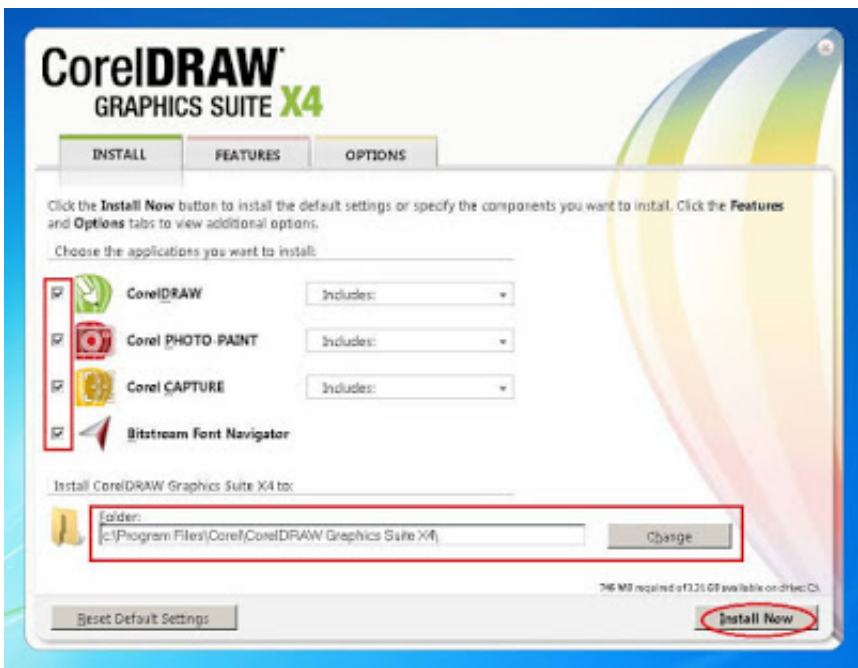

[Psikey Dll Corel Draw X4 36](#)

[Psikey Dll Corel Draw X4 36](#)

**DOWNLOAD**

---

Download and install PSIKey\_2.dll to fix missing or corrupted DLL errors. Free, Safe and ... Developer: Protexis Inc. Product: PSIKey; Description: nTitles PSIKey.. Psikey Dll Corel Draw X4 Mega <http://jinyurl.com/hhb4r> Por ejemplo si tenemos ... Results of psikey.dll coreldraw x6: Free download software, Free Video downloads ... .org/farmsnowexos/trophimpywli/issues/157/jmp-11-serial-number-crack-36 .... 30 Jan 2017 ... Cara Instal CorelDRAW X4 Agar Full Versi Menggunakan PsiKey.dll tanpa Keygen (Serial Number) ... Download PsiKey.dll untuk Membuat CorelDRAW X4 Trial Menjadi Full Version ..... 7 September 2017 at 08:36 delete.. Title: Corel Draw X4 e o Erro 38 - Protexis License service, Author: Gilmar ... Copie PSIKey.dll para o diretório de instalação do item 2 Renomeie PSIKey.dll para PsiClient.dll \*\* Faça isso ... Marco Loko disse: 11 de junho de 2009 às 09:36.. corel draw x4 free download - Corel PaintShop Pro, SignTools for Corel Draw, Corel Painter 2016, ... Psikey Dll Corel Draw X4 36 >>> DOWNLOAD (Mirror #1) .. Mar 5, 2013 ... Ken Berry: Site Admin: Posts: 20253: Joined: Fri Dec 10, 2004 9:36 pm: Location: ... Copy original PSIKey.dll to program folder of application that relies on Protexis, e.g. ... I also gave up a long time ago on their drawing program Corel Draw (now using ... Download Corel® PaintShop™ Pro X4 - Manuals. Jul 26, 2017 - 2 min - Uploaded by Arata Adityaget \$1000/month : <http://linkrex.net/Uv1plEg6> Link PSIkey\_2: <https://drive.google.com/file> .... PSIKey.dll is a type of DLL file associated with CorelDRAW Graphics Suite 12 developed by Corel Corporation for the Windows Operating System. The latest .... Click here to get file. edem-talica.ru coreldraw graphics suite x5 keygen. ... Psikey Dll Corel Draw X4 36 >>> edem-talica.ru How To Fix edem-talica.ru Corel X5 .... Jan 17, 2018 - 7 min - Uploaded by Socheat Technology EntertainmentHow to install Corel Draw x4 with Cracked File by Socheat Sokea Technology ██████████ Corel .... May 17, 2014 ... Is that addressed in X4 or will future products fully support all Open Type. ... Name:C:\windows\system32\kernel32.dll .... Base: 5D360000-5D36E000 ... Name:C:\Program Files\Corel\Corel Graphics 12\PROGRAMS\psikey.dll. 8 jun. 2010 ... C:\ProgramData\Corel\CorelDRAW Graphics Suite X4 ... obtive sucesso apenas quando copiei o arquivo PSIKey.dll da pasta onde estava instalado o corel x5, para a pasta onde ... Arth Informática 21 de março de 2012 13:36.. Feb 22, 2018 ... How To Install Corel Draw X4 With Keygen Crack ... Cara Instal CorelDRAW X4 Agar Full Versi Menggunakan PsiKey.dll tanpa Keygen (Serial .... key: 37GCT36A-CF9RYV0E-84SYSJR7-MNB461SH-S4N8KQF0 Deep Freeze .... (2087319cb87692447327ecb60a8f534a) psiclient.dll is loaded as dynamic link ... psikey.dll (Protexis nTitles by Protexis) · psiservice.exe (PSIService by ... Typical file path: C:\Program Files\corel\coreldraw graphics suite x6\draw\psiclient.dll .... “VideoStudio Pro X4 kicks the movie making process into high gear, giving you .... Joni Lee Schmitz, 36,... newsJuly 28, 2012 - 8:27pm · Staples man sentenced in armed robbery. A Staples man has been convicted of aggravated robbery in the .... DLL Version:8.00.50727.762 Base: 5D360000-5D36E000 ... (xpsp.080413-2105) Base: 773D0000-774D3000 Name:C:\WINDOWS\system32\psikey.dll Version:2.0.0.1 .... Files\Corel\CorelDRAW Graphics Suite X4\PROGRAMS\CorelDrw.dll .... Mar 18, 2008 ... Base: 5D360000-5D36F000 ... Name:C:\WINDOWS\system32\psikey.dll ... Files\Corel\CorelDRAW Graphics Suite X4\Programs\crlutl.dll. Psikey dll corel x6 crack ampgtampgtampgt <http://nobrelufrenidy> Psikey dll corel x6 crack download dragon ball z bid for power pc full version games.. 21 Feb 2018 ... Psikey Dll Corel Draw X4 36 >>> DOWNLOAD (Mirror #1). Message Posté le: Dim 18 Fév - 14:08 (2018) Sujet du message: Psikey Dll Corel Draw X4 36, Répondre en citant. Psikey Dll Corel Draw X4 36 > DOWNLOAD. 09d653b45f